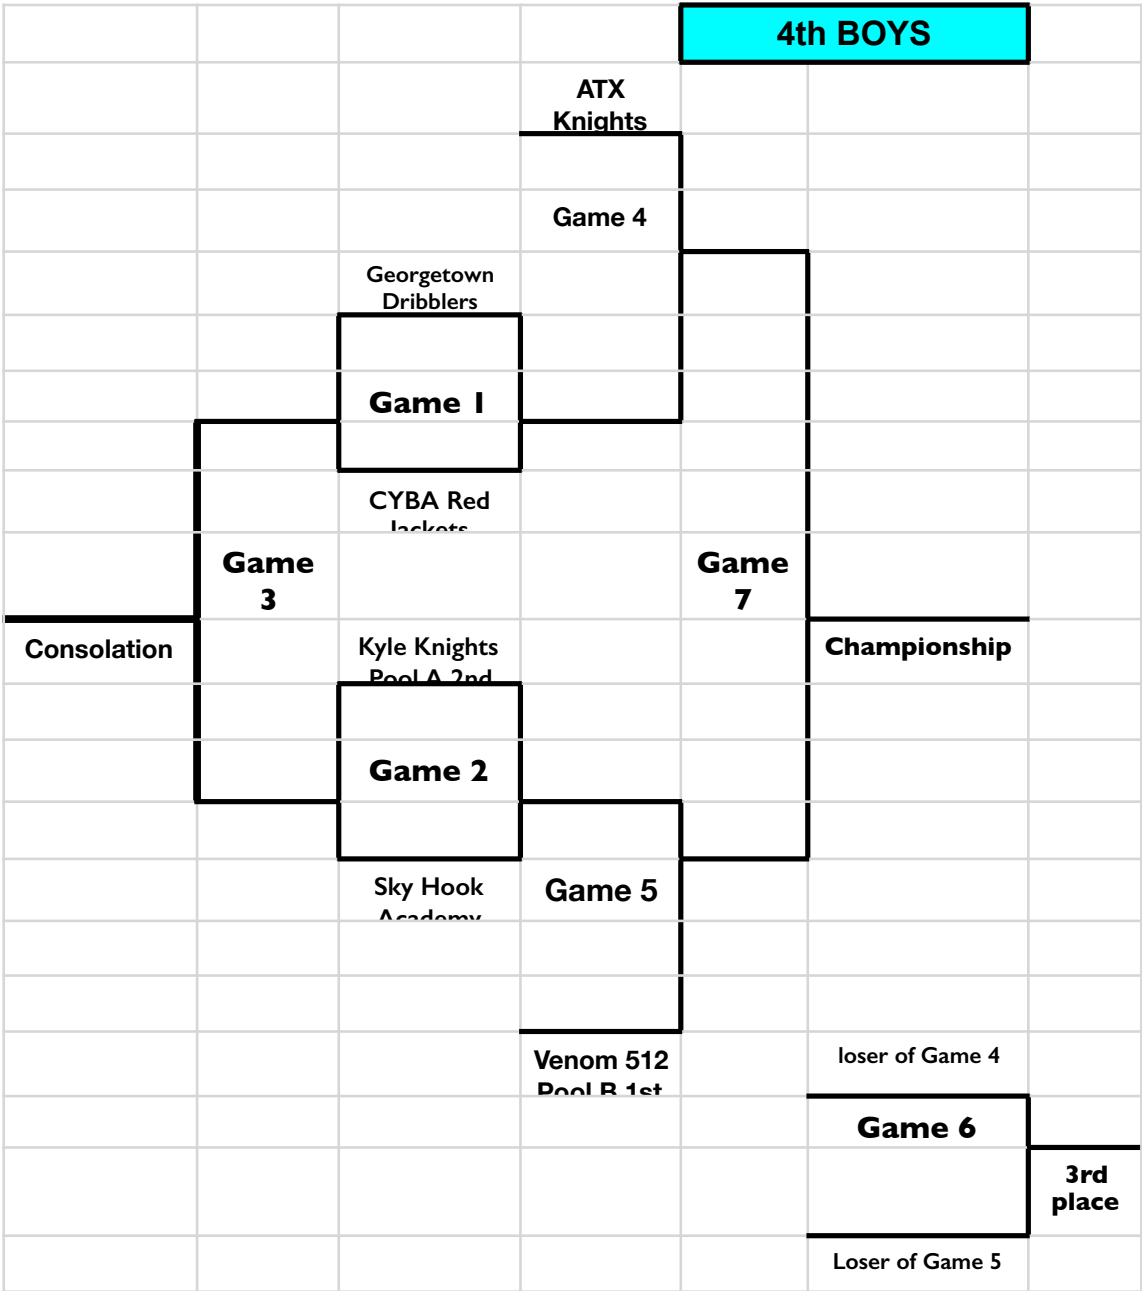

PAC City Showdown

	5/6 Boys	WINS	LOSS	POINTS
50	Punishers	|	|	15,-9
51	Sky Hook Academy	||		15,9
52	CYBA Red Jackets		||	-15,-3
53	TWE White	|	|	-15,15
54	CenTex Attack Laduque	|	|	-15,3

5/6th Boys							
DAY	TIME	HOME	SCORE		VISITOR	SCORE COURT	
SAT	9AM	TWE White	18	V S	Sky Hook Academy	41	1A
SAT	10AM	Punishers	31	V S	CYBA Red Jackets	14	1A
SAT	12PM	CenTex Attack Laduque	21	V S	TWE White	37	1A
SAT	12PM	Punishers	37	V S	Sky Hook Academy	43	1B
SAT	2PM	CYBA Red Jackets	33	V S	CenTex Attack Laduque	36	1A
SUN	8AM	CYBA Red Jackets		V S	TWE White		1A
SUN	8AM	Punishers		V S	CenTex Attack Laduque		1B
SUN	10AM	Sky Hook Academy		V S	CenTex Attack Laduque		1B
SUN	1PM	TWE White		V S	Punishers		1A
SUN	1PM	CYBA Red Jackets		V S	Sky Hook Academy		1B

PAC City Showdown