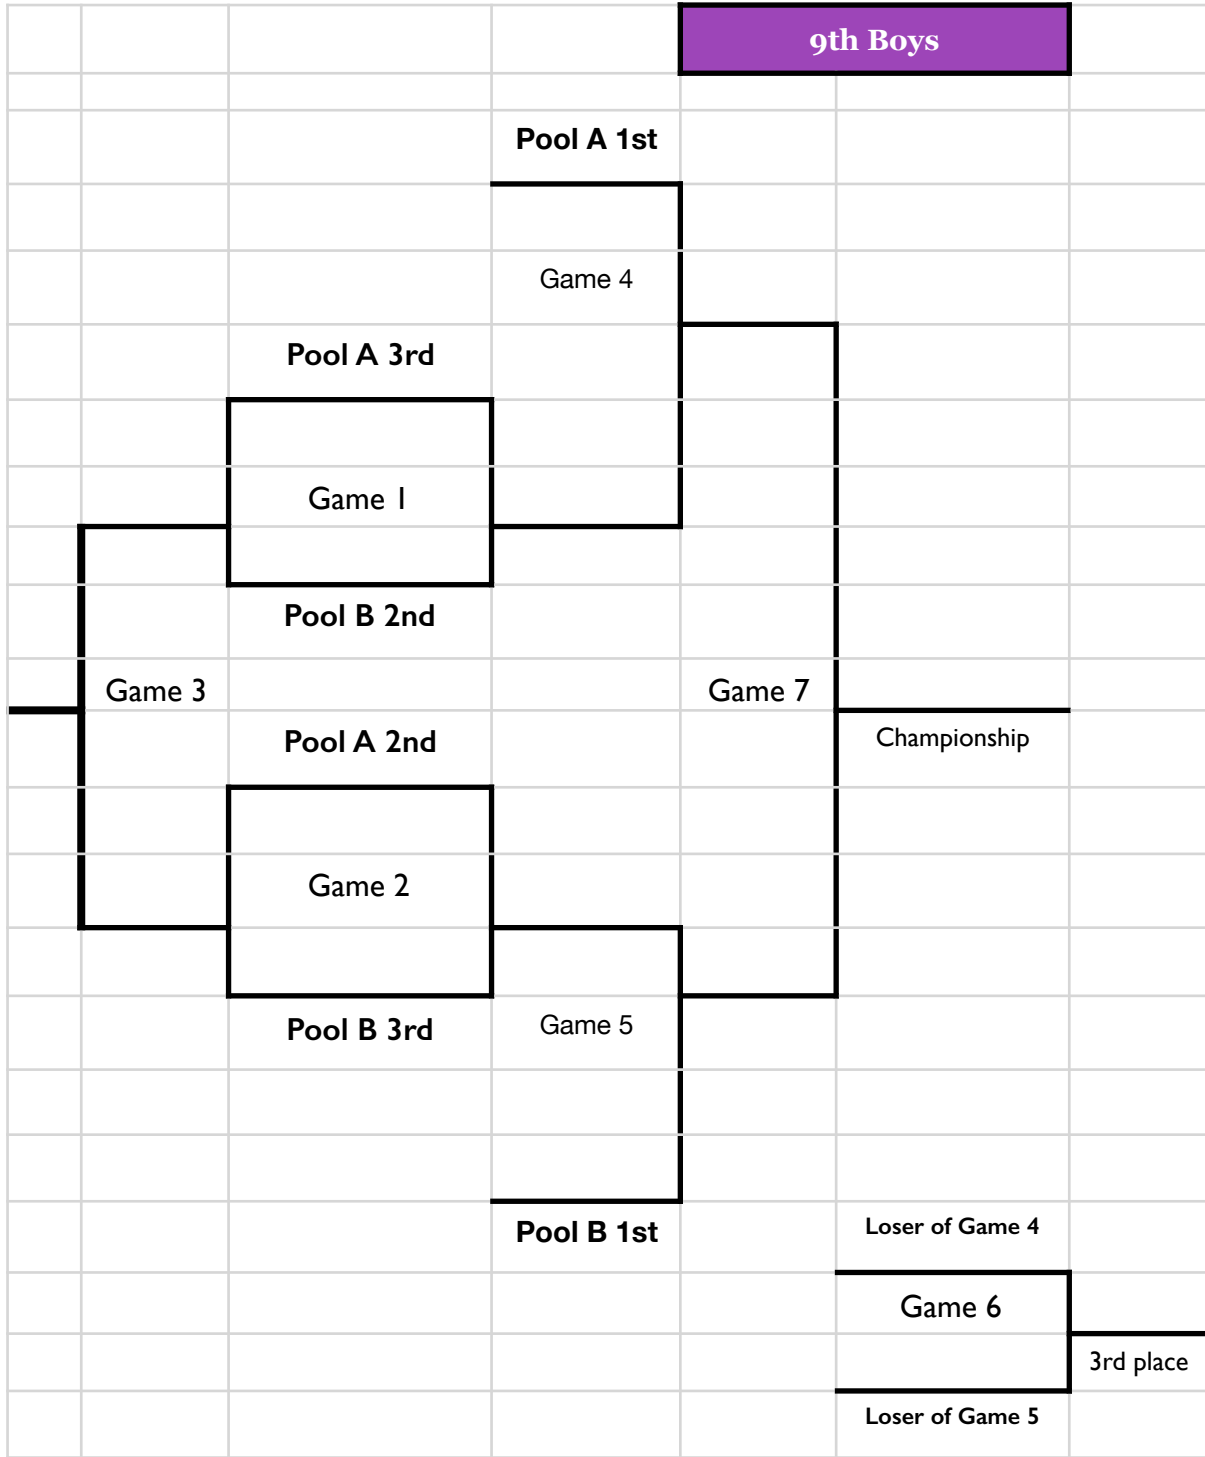

Spring Fling 2021